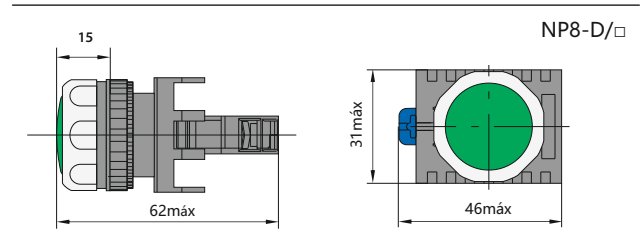

★ Pilotos

NP8-D/ □	Bombilla-Tensión	Modelo	Color
	LED: 6Vca/Vcc, 12Vca/Vcc, 24Vca/Vcc, 36Vca/Vcc; 110Vca~230Vca	NP8-D/1	○
		NP8-D/3	●
		NP8-D/4	●
		NP8-D/5	●
		NP8-D/6	●

★ Selectores (2 posiciones)-(No luminoso)

NP8- □□ X/ □	Referencia	Color	Selectores	Selectores	
				↙	↘
	NP8-10X/211	○		1	-
	NP8-10X/212	●		1	-
	NP8-10X/213	●		1	-
	NP8-10X/214	●		1	-
	NP8-10X/215	●		1	-
	NP8-10X/216	●		1	-
	NP8-01X/211	○		-	1
	NP8-01X/212	●		-	1
	NP8-01X/213	●		-	1
	NP8-01X/214	●		-	1
	NP8-01X/215	●		-	1
	NP8-01X/216	●		-	1
	NP8-10X/221	○		1	-
	NP8-10X/222	●		1	-
	NP8-10X/223	●		1	-
	NP8-10X/224	●		1	-
	NP8-10X/225	●		1	-
	NP8-10X/226	●		1	-
	NP8-01X/221	○		-	1
	NP8-01X/222	●		-	1
	NP8-01X/223	●		-	1
	NP8-01X/224	●		-	1
	NP8-01X/225	●		-	1
	NP8-01X/226	●		-	1
	NP8-20X/211	○		2	-
	NP8-20X/212	●		2	-
	NP8-20X/213	●		2	-
	NP8-20X/214	●		2	-
	NP8-20X/215	●		2	-
	NP8-20X/216	●		2	-
	NP8-02X/211	○		-	2
	NP8-02X/212	●		-	2
	NP8-02X/213	●		-	2
	NP8-02X/214	●		-	2
	NP8-02X/215	●		-	2
	NP8-02X/216	●		-	2
	NP8-11X/211	○		1	1
	NP8-11X/212	●		1	1
	NP8-11X/213	●		1	1
	NP8-11X/214	●		1	1
	NP8-11X/215	●		1	1
	NP8-11X/216	●		1	1

Dimensiones (mm)

NP8- □□ X/22 □	Referencia	Color	Selectores	↙	↘
	NP8-20X/221	○		2	-
	NP8-20X/222	●		2	-
	NP8-20X/223	●		2	-
	NP8-20X/224	●		2	-
	NP8-20X/225	●		2	-
	NP8-20X/226	●		2	-
	NP8-02X/221	○		-	2
	NP8-02X/222	●		-	2
	NP8-02X/223	●		-	2
	NP8-02X/224	●		-	2
	NP8-02X/225	●		-	2
	NP8-02X/226	●		-	2
	NP8-11X/221	○		1	1
	NP8-11X/222	●		1	1
	NP8-11X/223	●		1	1
	NP8-11X/224	●		1	1
	NP8-11X/225	●		1	1
	NP8-11X/226	●		1	1

★ Selectores (3 posiciones)-(No luminoso)

NP8- □□ X/ □	Referencia	Color	Selectores	↙	↘
	NP8-20X/311	○		2	-
	NP8-20X/312	●		2	-
	NP8-20X/313	●		2	-
	NP8-20X/314	●		2	-
	NP8-20X/315	●		2	-
	NP8-20X/316	●		2	-
	NP8-02X/311	○		-	2
	NP8-02X/312	●		-	2
	NP8-02X/313	●		-	2
	NP8-02X/314	●		-	2
	NP8-02X/315	●		-	2
	NP8-02X/316	●		-	2
	NP8-11X/311	○		1	1
	NP8-11X/312	●		1	1
	NP8-11X/313	●		1	1
	NP8-11X/314	●		1	1
	NP8-11X/315	●		1	1
	NP8-11X/316	●		1	1