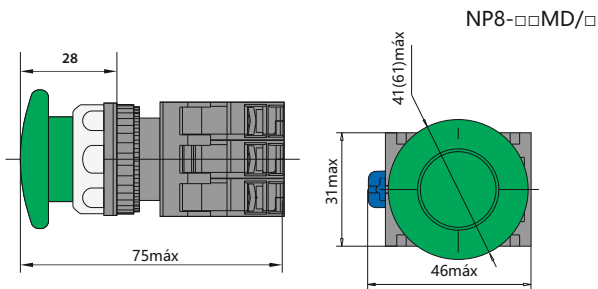

NP8-□□ MD/□□	Modelo	Color		
	NP8-20MD/21	○	2	-
	NP8-20MD/23	●	2	-
	NP8-20MD/24	●	2	-
	NP8-20MD/25	●	2	-
	NP8-20MD/26	●	2	-
	NP8-02MD/21	○	-	2
	NP8-02MD/23	●	-	2
	NP8-02MD/24	●	-	2
	NP8-02MD/25	●	-	2
	NP8-02MD/26	●	-	2
	NP8-11MD/21	○	1	1
	NP8-11MD/23	●	1	1
	NP8-11MD/24	●	1	1
	NP8-11MD/25	●	1	1
	NP8-11MD/26	●	1	1

Dimensiones (mm)

★ Φ40 Pulsador de seta con bloqueo, desbloqueo por giro (no luminoso)

NP8-□□ ZS/□□	Modelo	Color		
	NP8-10ZS/14	●	1	-
	NP8-01ZS/14	●	-	1

NP8-□□ ZS/□□	Modelo	Color		
	NP8-20ZS/14	●	2	-
	NP8-02ZS/14	●	-	2
	NP8-11ZS/14	●	1	1

★ Pulsador de seta con bloqueo Φ60, desbloqueo por giro (no luminoso)

NP8-□□ ZS/□□	Modelo	Color		
	NP8-10ZS/24	●	1	-
	NP8-01ZS/24	●	-	1
	NP8-20ZS/24	●	2	-