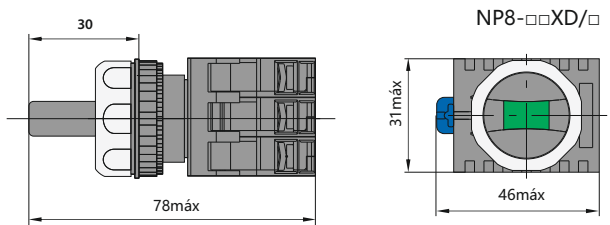

★ Selectores (3 posiciones)-(Luminosos)

6Vca/Vcc, 12Vca/Vcc, 24Vca/Vcc, 36Vca/Vcc, 110Vca~230Vca

NP8- □□ XD/ □	Referencia	Color	Selectores	↙	↘
	NP8-20XD/311	○		2	-
	NP8-20XD/313	●		2	-
	NP8-20XD/314	●		2	-
	NP8-20XD/315	●		2	-
	NP8-20XD/316	●		2	-
	NP8-02XD/311	○		-	2
	NP8-02XD/313	●		-	2
	NP8-02XD/314	●		-	2
	NP8-02XD/315	●		-	2
	NP8-02XD/316	●		-	2
	NP8-11XD/311	○		1	1
	NP8-11XD/313	●		1	1
	NP8-11XD/314	●		1	1
	NP8-11XD/315	●		1	1
	NP8-11XD/316	●		1	1

NP8- □□ XD/33□	Referencia	Color	Selectores	↙	↘
	NP8-20XD/331	○		2	-
	NP8-20XD/333	●		2	-
	NP8-20XD/334	●		2	-
	NP8-20XD/335	●		2	-
	NP8-20XD/336	●		2	-
	NP8-02XD/331	○		-	2
	NP8-02XD/333	●		-	2
	NP8-02XD/334	●		-	2
	NP8-02XD/335	●		-	2
	NP8-02XD/336	●		-	2
	NP8-11XD/331	○		1	1
	NP8-11XD/333	●		1	1
NP8-11XD/334	●	1	1		
NP8-11XD/335	●	1	1		
NP8-11XD/336	●	1	1		

NP8- □□ XD/37□	Referencia	Color	Selectores	↙	↘
	NP8-20XD/371	○		2	-
	NP8-20XD/373	●		2	-
	NP8-20XD/374	●		2	-
	NP8-20XD/375	●		2	-
	NP8-20XD/376	●		2	-
	NP8-02XD/371	○		-	2
	NP8-02XD/373	●		-	2
	NP8-02XD/374	●		-	2
	NP8-02XD/375	●		-	2
	NP8-02XD/376	●		-	2
	NP8-11XD/371	○		1	1
	NP8-11XD/373	●		1	1
NP8-11XD/374	●	1	1		
NP8-11XD/375	●	1	1		
NP8-11XD/376	●	1	1		

NP8- □□ XD/38□	Referencia	Color	Selectores	↙	↘
	NP8-20XD/381	○		2	-
	NP8-20XD/383	●		2	-
	NP8-20XD/384	●		2	-
	NP8-20XD/385	●		2	-
	NP8-20XD/386	●		2	-
	NP8-02XD/381	○		-	2
	NP8-02XD/383	●		-	2
	NP8-02XD/384	●		-	2
	NP8-02XD/385	●		-	2
	NP8-02XD/386	●		-	2
	NP8-11XD/381	○		1	1
	NP8-11XD/383	●		1	1
	NP8-11XD/384	●		1	1
	NP8-11XD/385	●		1	1
	NP8-11XD/386	●		1	1

Dimensiones (mm)