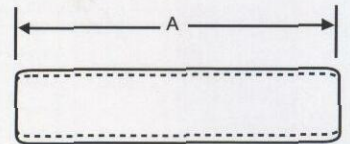

COPPER LONG LENGTH COMPRESSION CONNECTOR

- MADE OF HIGH CONDUCTIVITY COPPER TUBING
- TINNED FOR CORROSION RESISTANCE
- COLOUR CODED
- UL 486A LISTED
- LISTED FOR 35 KVA WHEN PROPERLY INSTALLED

WIRE RANGE	COLOUR CODE	LENGTH
8	RED	1.75
6	BLUE	1.75
4	GREY	1.75
2	BROWN	1.90
1	GREEN	2.20
1/0	PINK	2.20
2/0	BLACK	2.25
3/0	ORANGE	2.25
4/0	PURPLE	2.75
250	YELLOW	3.25
300	WHITE	3.50
350	RED	3.75
400	BLUE	3.75
500	BROWN	4.25
600	GREEN	4.50
750	BLACK	4.75

DIMENSION IN INCHES