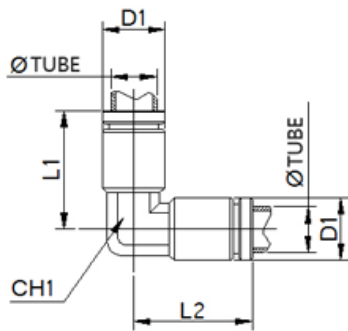

SPV 08 | 8mm O.D Tubing 90 Degree Union Elbow | Stainless Steel Push to Connect Fitting

Product Code: SPV 08
Push-in Tubing O.D: 8mm
Fluid Admitted: Air, Vacuum, Water (no freezing), Steam, Oil
Body Material: 316 Stainless Steel
Seal, O-ring: FKM (Viton)
Working Pressure: 0 ~ 2.0 MPa | 0 ~ 290 psi
Proof Pressure: 3.0Mpa | 435psi
Negative Pressure: -100Kpa | -29.5 In Hg
Working Temperature: -20 ~ 150°C | -4 ~ 302°F

Dimensions of SPV 08 90 Degree Union Elbow | Stainless Steel Push to Connect Fitting

Part No.	TUBE	L1	L2	D1	CH1
SPV 08	8mm	22mm	22mm	13.6mm	11.2mm